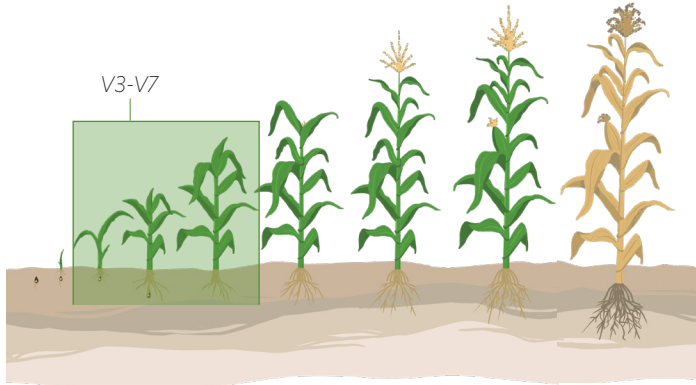

ACCURUE™

ENHANCED MICRONUTRIENT BLEND

Accrue is an enhanced micronutrient blend that is designed to optimize crop growth and enhance plant health. Accrue also includes an exclusive R2G additive that consistently improves nutrient uptake which creates a greater ROI for the grower.

Application Method:

Use Rate: 1-2 qt/acre
Product Weight: 10.8 lbs/gal

Why Accrue?

- Helps the plant defend against early and mid-season stress
- Great application timing flexibility
- Excellent mixability and compatibility with tank-mix products
- Use as a preventative application at planting with your base fertilizer program to prevent deficiencies from occurring or apply throughout the growing season to correct early, mid, or late season deficiencies.