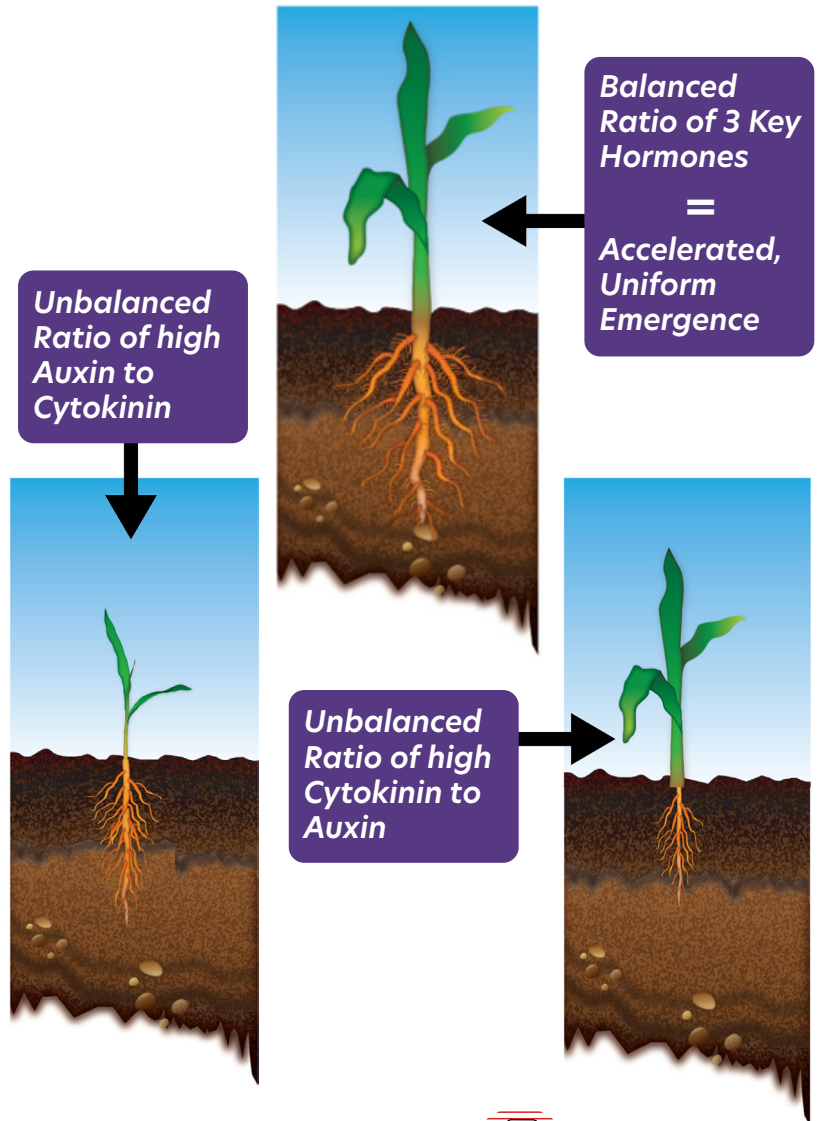

Hustle is a unique blend combining essential macro and micro nutrients and a proprietary blend of plant extracts to stimulate seed germination and to maximize early seedling growth and vigor. Hustle also includes a balanced ration of three hormones designed to work together to enhance seed germination and seedling establishment, provide stress reduction in cold soils, enhance cell elongation, and increase nutrient uptake for higher yield potentials.

Application Method:

Use Rate: Corn - 2.4 oz/cwt
Soybeans - 1.2 oz/cwt

Why Hustle?

- Unique seed treatment offering multiple modes of action giving you a consistent emergence advantage
- Combined performance of proven components formulated into a convenient seed treatment
- Compatible with most other seed treatments and inoculants
- Every seed receives the same chemical message and same amount of food at the exact same time; producing the most even emergence possible