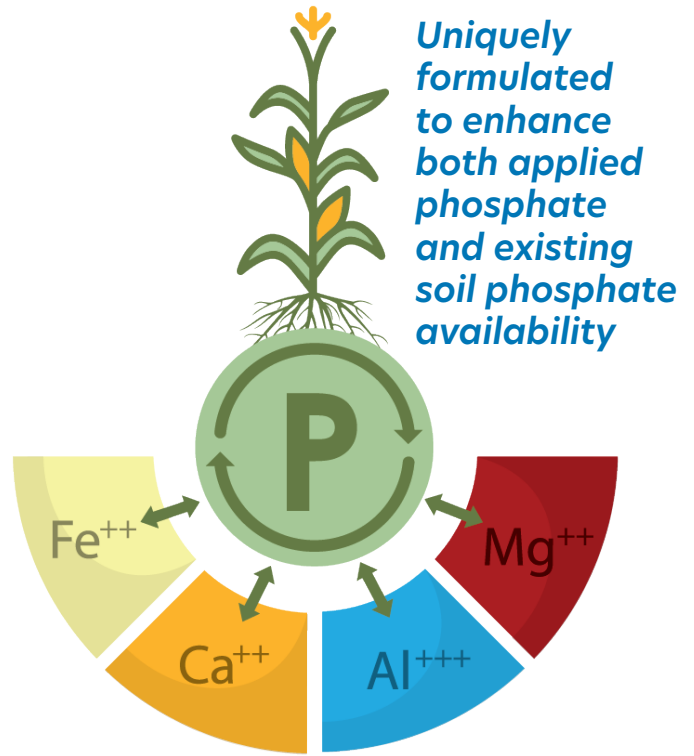

PRO-LOCK[®]

STARTER FERTILIZER ENHANCER

Pro-Lock is a proprietary product designed for use with starter fertilizers to protect and enhance the nutritional components of starter fertilizers, especially in combination with AgPro.

Application Method: 

Use Rate: 46 oz/per acre

Why Pro-Lock?

- Stimulates seed germination
- Enhances root development
- Protects phosphorus availability
- Enhances uniform stand establishment
- Works with any starter blend, especially AgPro

START
AGPRO
STARTER FERTILIZER
Low-salt, seed safe starter
Improve emergence

+

ENHANCE
PRO-LOCK[®]
STARTER FERTILIZER ENHANCER
Increases P availability
Stimulate root growth &
microbial activity

+

GENERATE
BIOLOGICAL STIMULANT
Radson[®]
Custom blend of bacteria that
colonize plant roots
Solubilize minerals for season
long nutrient-use-efficiency