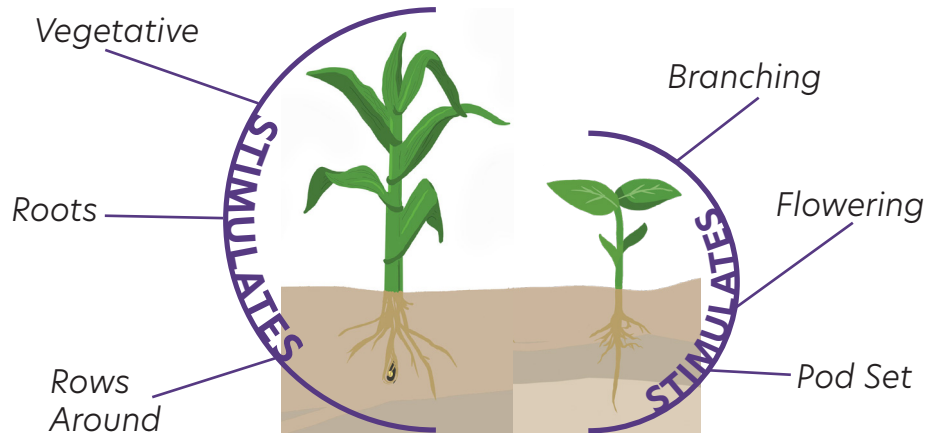

# Realize™

Realize is a powerful hormone-based formulation designed to maximize yield. Realize combines the power of cytokinin (kinetin), gibberellic acid (GA), and indole-3-butyric acid (IBA) at the right ratio and right concentration to enhance the overall health and growth of the crop. The correct balance of these three hormones is critical for maximizing plant performance and yield potential.

Application Method:

**Use Rate:** 4-8 oz/acre

*In-furrow and Foliar*

Can be added to:

- Liquid starter fertilizers
- Foliar fertilizers
- Pesticides

## Why Realize?

- A proprietary product available only from Aurora Cooperative
- Boosts plant growth and development for higher yield potentials
- Enhances photosynthesis and respiration
- Excellent compatibility with row-starter fertilizers and pesticides

### STIMULATE

**Realize™** +

Combination of 3 key ingredients at the right ratio to stimulate the overall health and growth of the crop