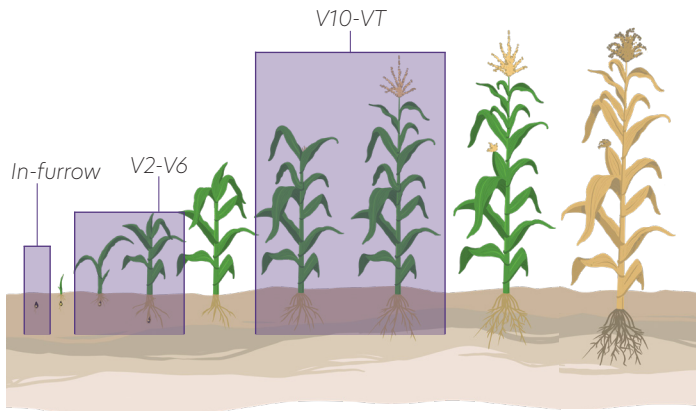

# Realize™

Realize is a powerful hormone-based formulation designed to maximize yield. Realize combines the power of cytokinin (kinetin), gibberellic acid (GA), and indole-3-butyric acid (IBA) at the right ratio and right concentration to enhance the overall health and growth of the crop. The correct balance of these three hormones is critical for maximizing plant performance and yield potential.

Application Method:

**Use Rate:** 4-8 oz/acre

*In-furrow and Foliar*

Can be added to:

- Liquid starter fertilizers
- Foliar fertilizers
- Pesticides